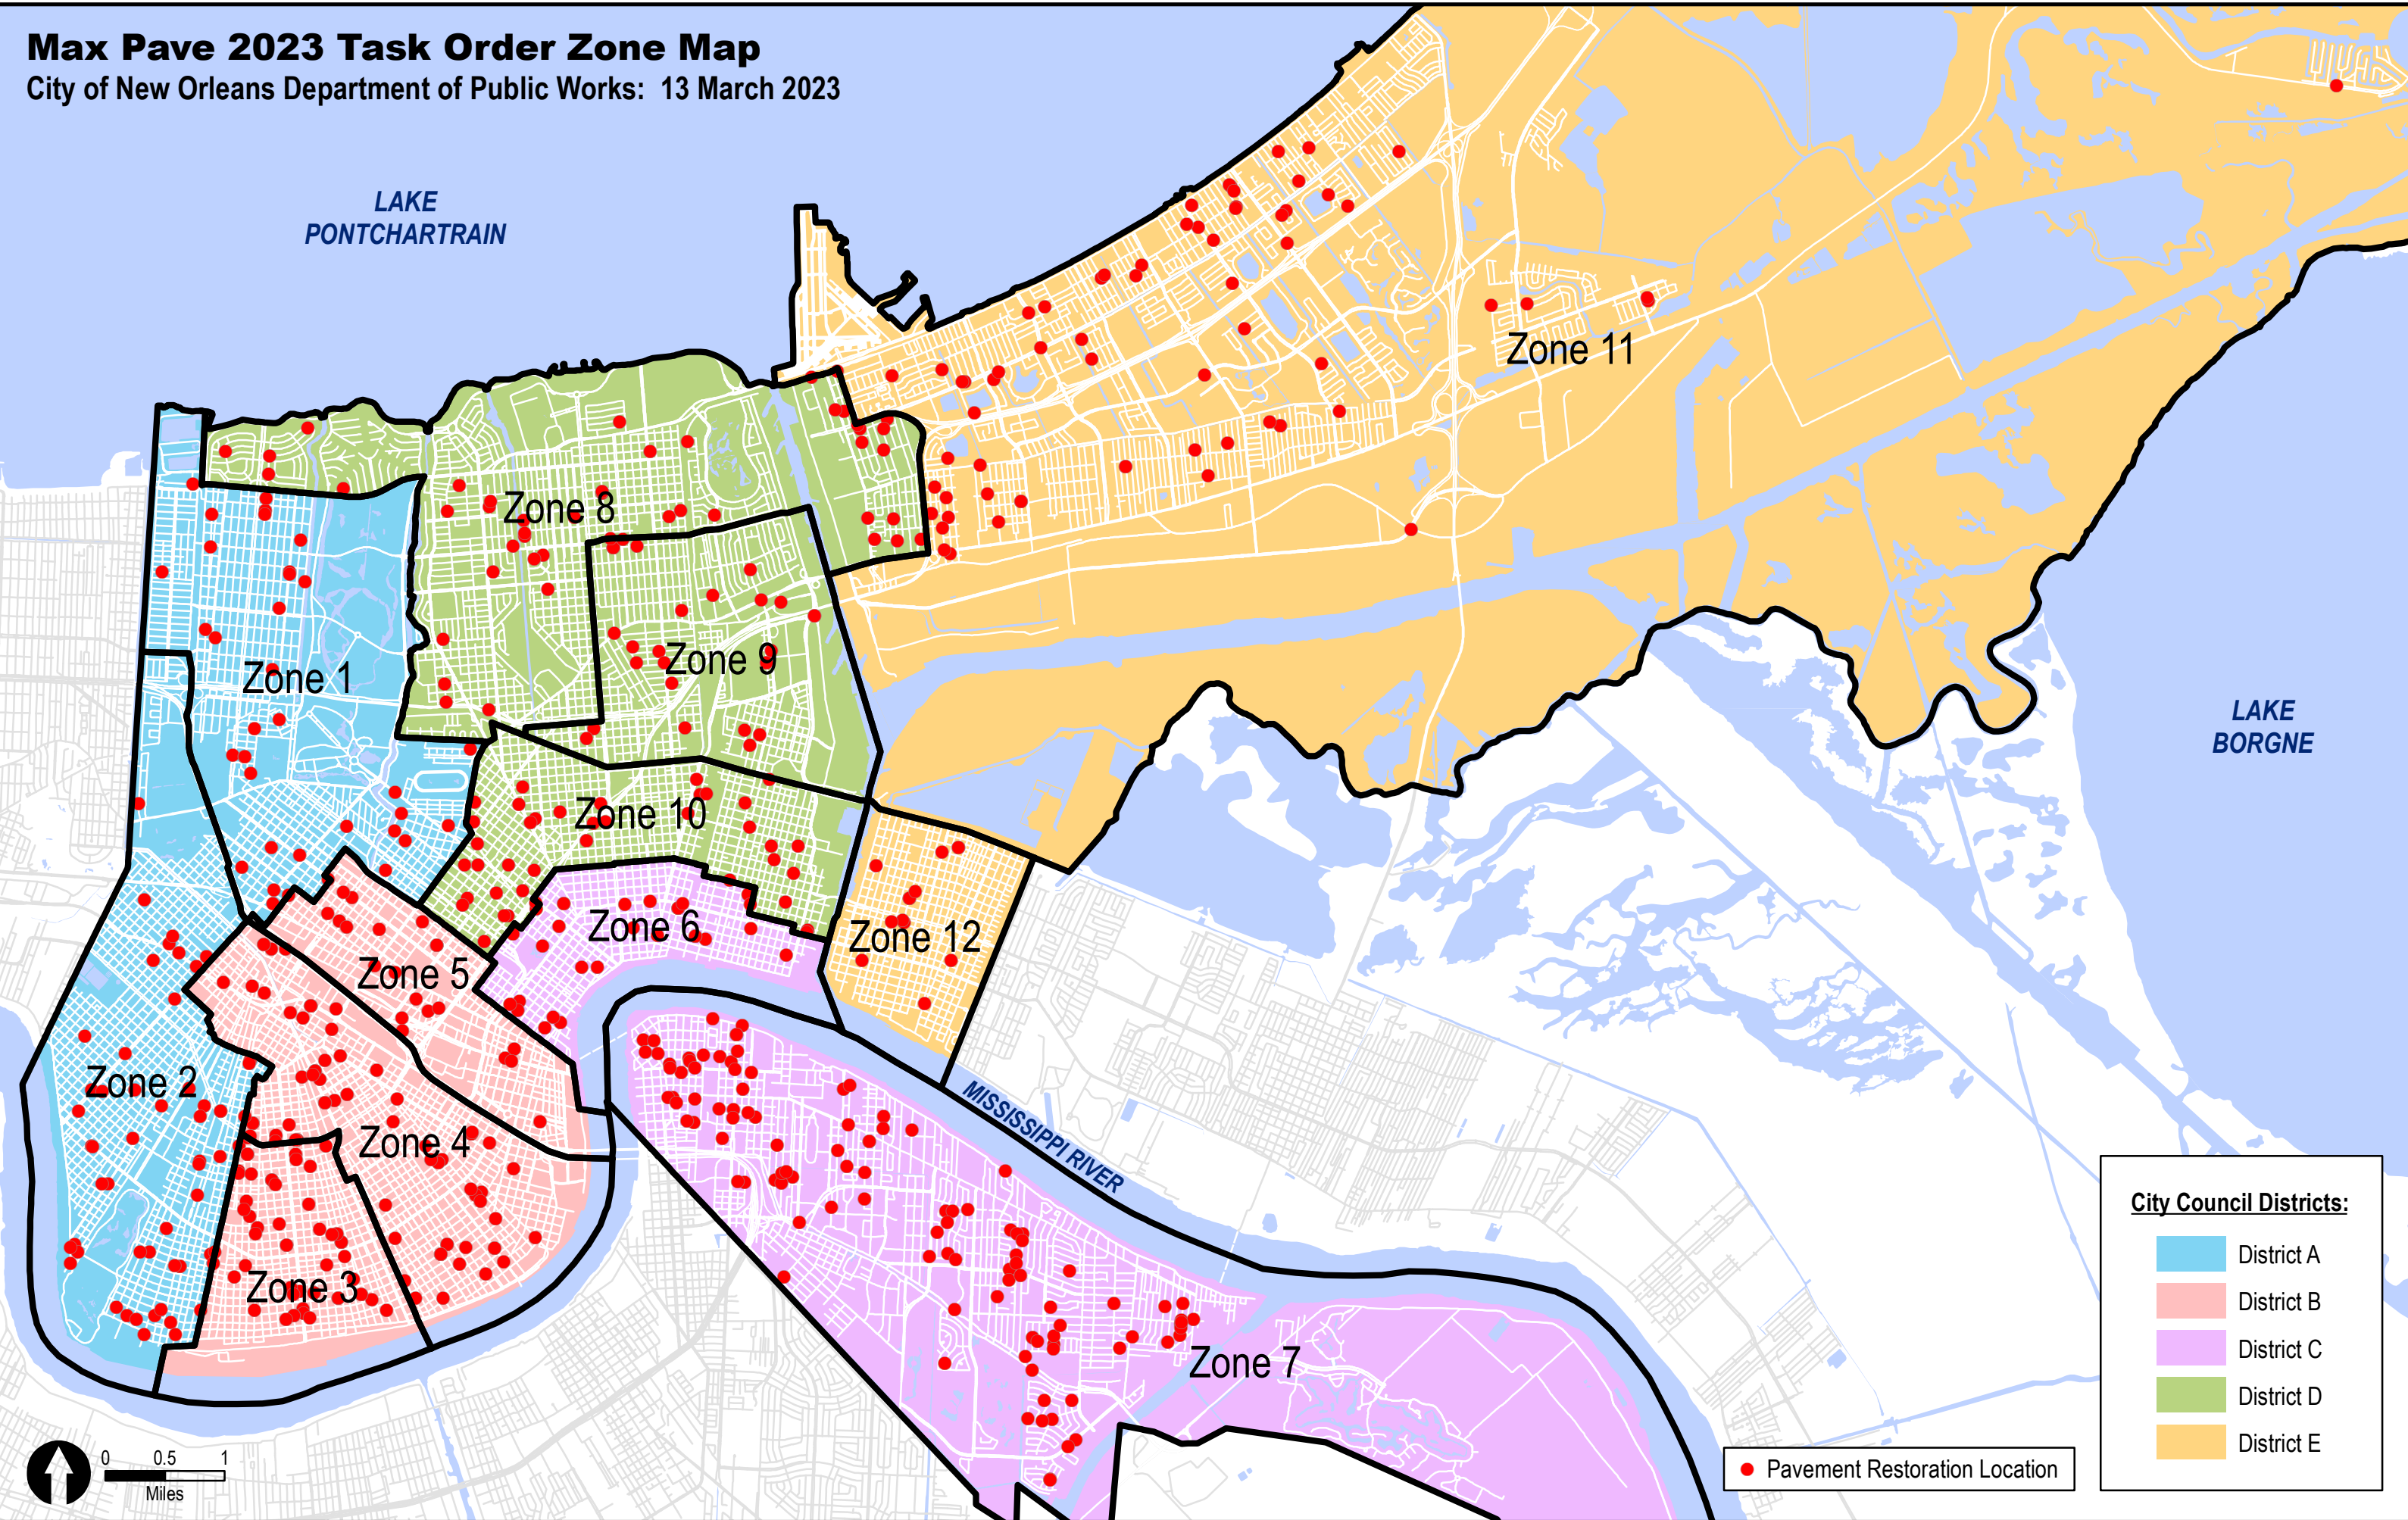

Max Pave 2023 Task Order Zone Map

City of New Orleans Department of Public Works: 13 March 2023

City Council Districts:

- District A
- District B
- District C
- District D
- District E

● Pavement Restoration Location