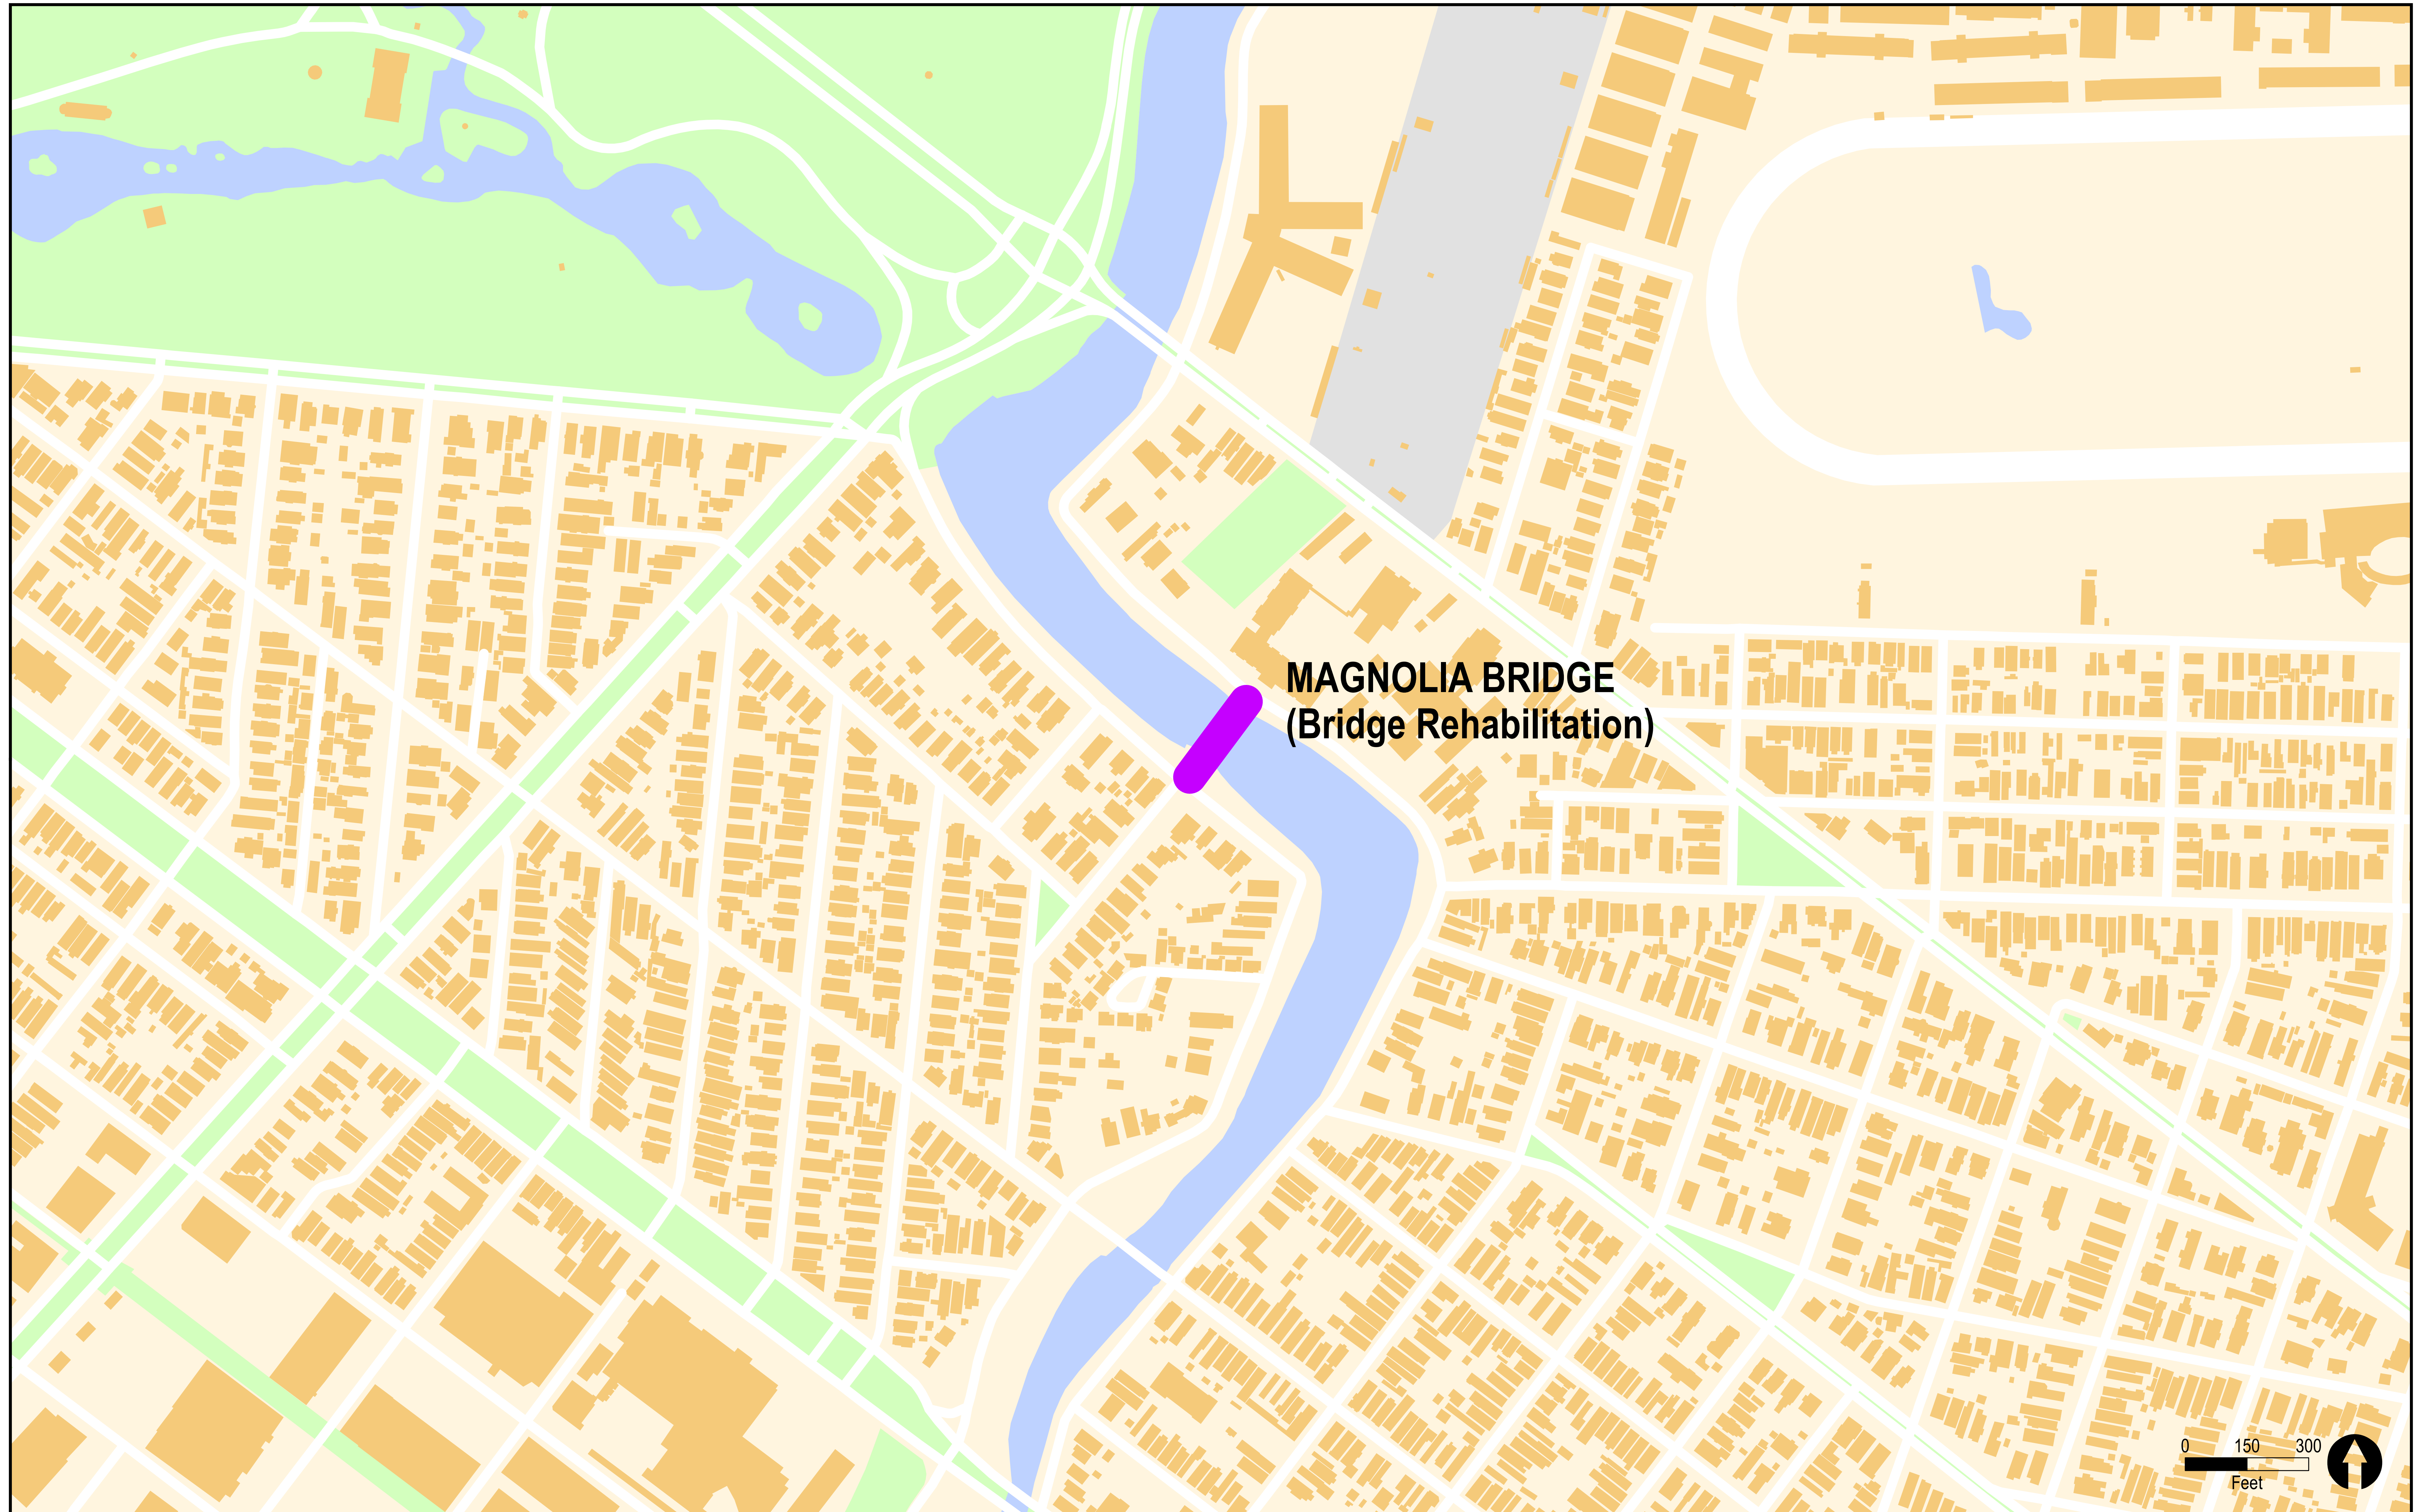

# DPW391: MAGNOLIA CONVERTED PEDESTRIAN BRIDGE REHABILITATION PROJECT EXTENT MAP

City of New Orleans Department of Public Works: February 2019

**MAGNOLIA BRIDGE**  
**(Bridge Rehabilitation)**