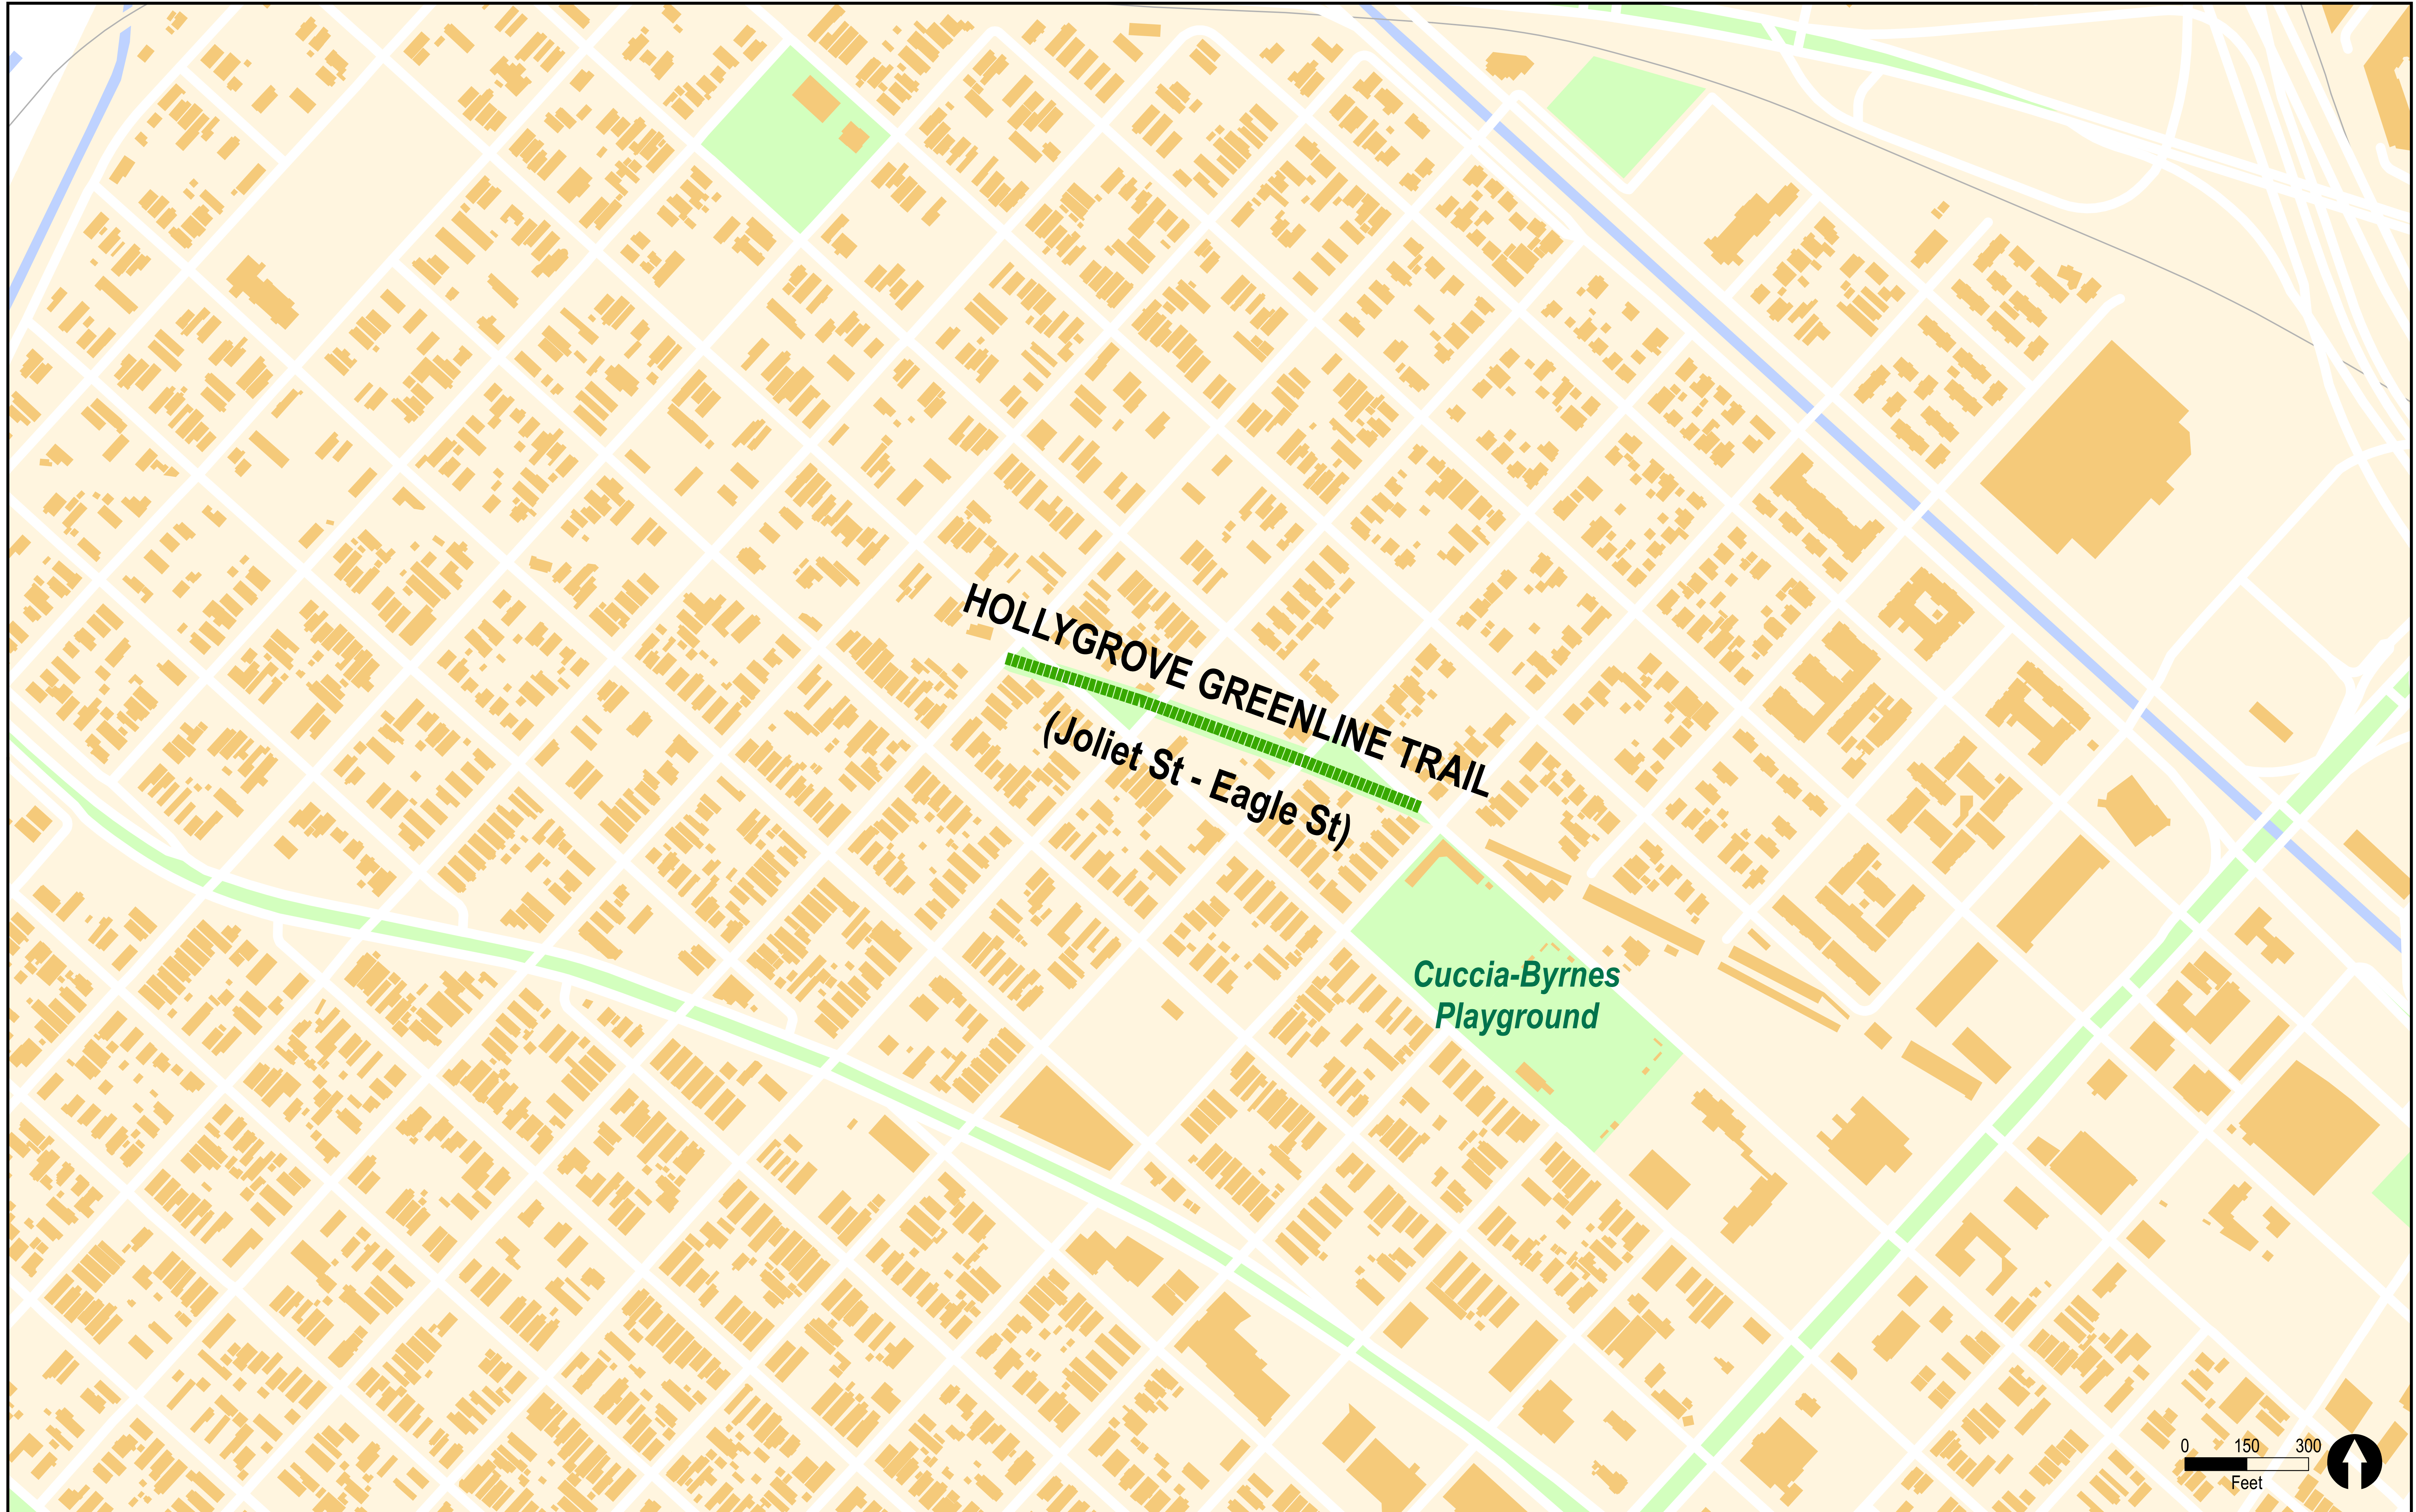

# HOLLYGROVE GREENLINE TRAIL (JOLIET STREET TO EAGLE STREET) PROJECT EXTENT MAP

City of New Orleans Department of Public Works: February 2019

**HOLLYGROVE GREENLINE TRAIL**  
(Joliet St - Eagle St)

**Cuccia-Byrnes  
Playground**